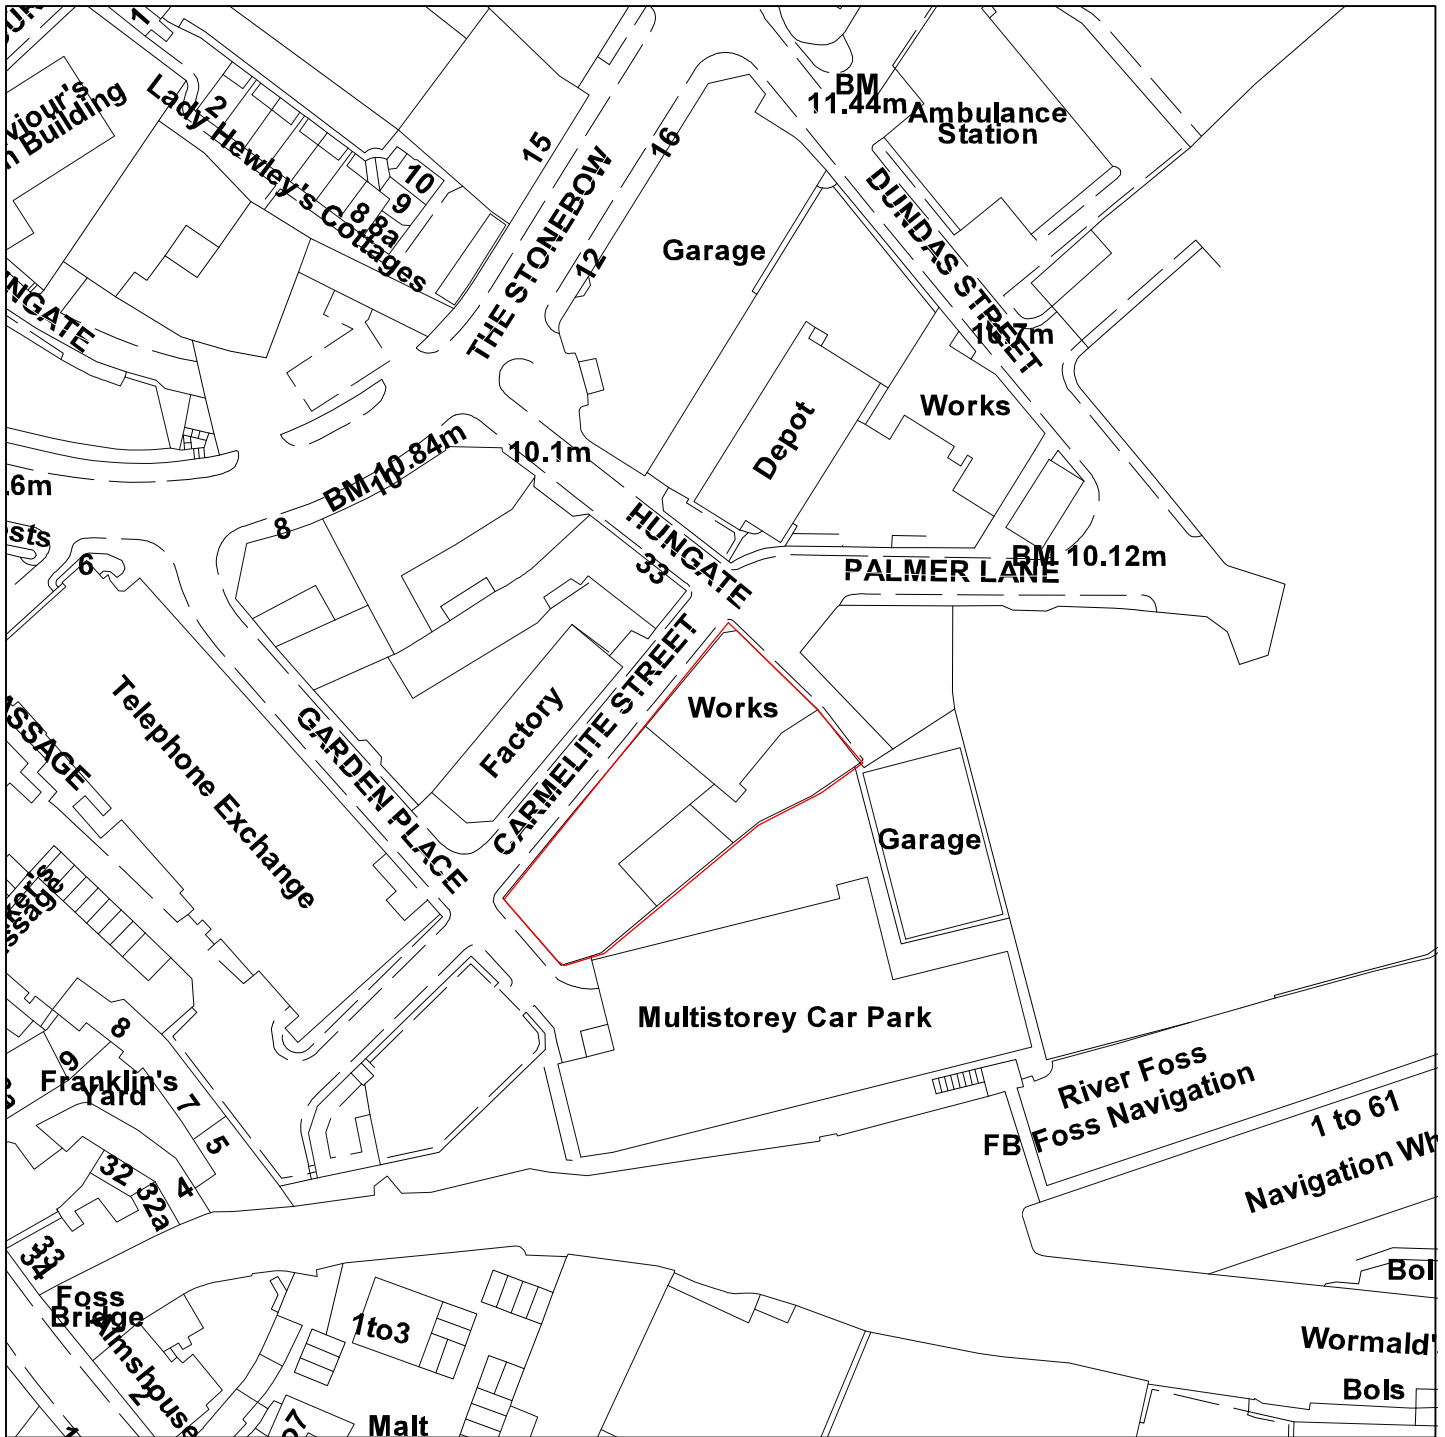

# Works (Vacant), Carmelite Street

08/01906/FULM

GIS by ESRI (UK)

Scale : 1:1250

Reproduced from the Ordnance Survey map with the permission of the Controller of Her Majesty's Stationery Office © Crown Copyright 2000.

Unauthorised reproduction infringes Crown Copyright and may lead to prosecution or civil proceedings.

Produced using ESRI (UK)'s MapExplorer 2.0 - <http://www.esriuk.com>

<b>Organisation</b>	Not Set
<b>Department</b>	Not Set
<b>Comments</b>	Application Site
<b>Date</b>	13 October 2008
<b>SLA Number</b>	Not Set